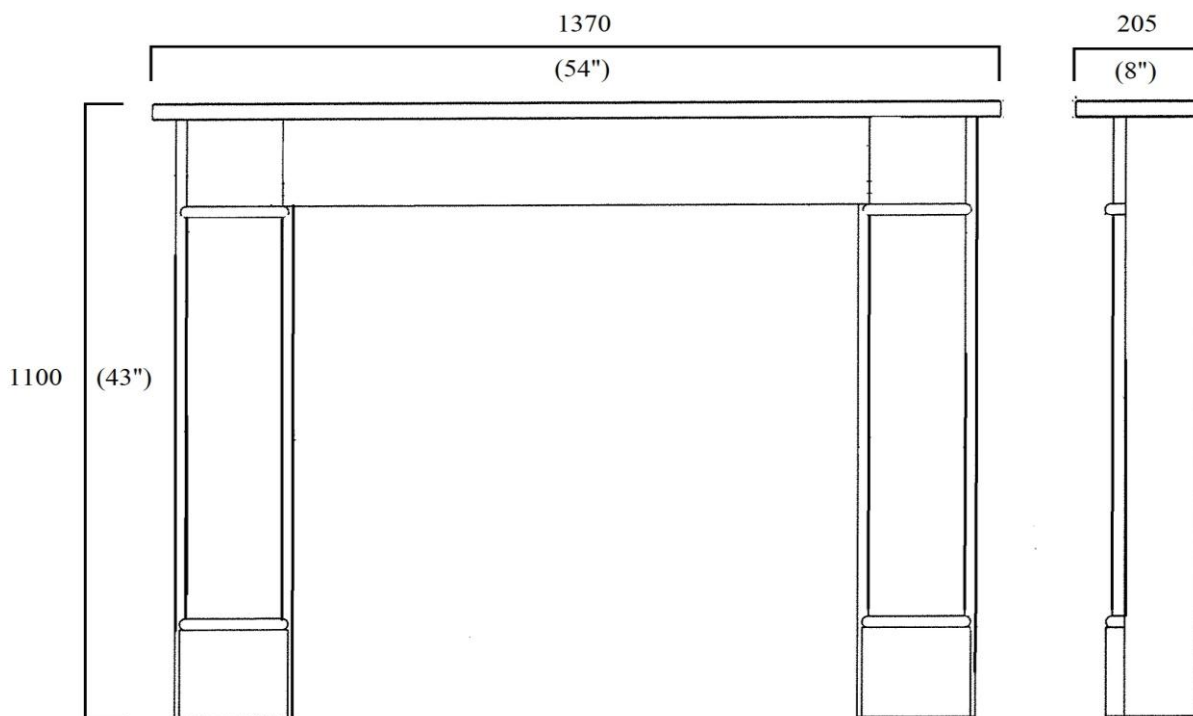

VICTORIAN CLASSIC - 54"

	Metric	Imperial
Shelf	1370 x 205 x 30	54 x 8 x 1.2
Hearth	N/A	N/A
Height (inc.hearth)	1100	43
Mantle Opening	915 x 915	36 x 36
Across Legs	1295	51
Leg Depth	150	6
Rebate	75	3
Hearth Type		N/A
Hearth Shape		N/A

Polished Carrara Marble